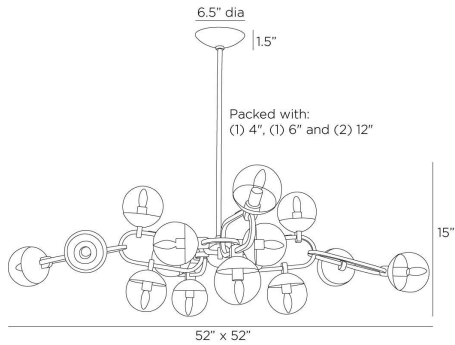

ARTERIO RS

HADLY CHANDELIER

DLC30
Smoke, Glass

A clever interlocking chain fixture of antique brass-plated iron is adorned with sixteen baubles of smoke seedy glass. This jewelry-inspired style delivers a playful energy wherever it is placed. Certified for damp locations and intended for interior use.

APPEARANCE

Materials	Glass, Iron
Finishes	Smoke, Antique Brass
Finish Will Vary	No
Top Coat/Sealant	Yes

DIMENSIONS

Overall	W: 52 in x D: 52 in x H: 17.5 in
Globe	Dia: 5.0 in
Canopy	Dia: 6.5 in x H: 1.5 in
Chandelier	W: 52 in x D: 52 in x H: 15 in
Overall Hanging Height as Sold (in)	46.5 in - 17.5 in

WIRING

Wire Rating	Damp
Cord	10 FT, Clear/Silver, SVT
Socket	16, Type B - E12
Suggested Bulb Type	B8
Maximum Wattage	60.0
Voltage	110-120 V

CERTIFICATIONS & COMPLIANCY

Certifications	Middle East, European Union, United Kingdom, Australia, Mexico, United States, Canada
Compliance	RoHS, UL/ETL, CB

SHIPPING

Shipping Requirements	Truck Ship
Product Weight	32.0 lbs
Gross Weight 1	54.0 lbs
Shipping Box 1	W: 55.0 in x D: 55.0 in x H: 14.5 in

CONTRACT

Contract Suitability	Contract Suitable As Is

SLOPE CEILING COMPATIBILITY

Sloped Ceiling Compatible	No, is not compatible

COMPONENTS

Pipe or Chain Included	(1) 4", (1) 6", (2) 12" Pipes

ADDITIONAL PARTS AVAILABLE

PIPE-513	(1) 4", (1) 6", (1) 12"

REPLACEMENT PARTS

DLC30GLS