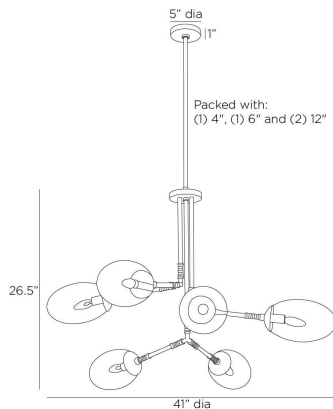

ARTERIOS

FALCON CHANDELIER

DLC28
Smoke, Glass

Our industrial-inspired style of English bronze-plated iron is accented with wrapped cognac leather for a tactile finish. Mounted on a slim iron pipe, each fixed branch is punctuated with a smoke glass globe, dispersing light in different directions to fully illuminate a space. Certified for damp locations and intended for interior use. Finish will vary.

APPEARANCE

Materials	Glass, Iron, Leather
Finishes	Smoke, English Bronze, Cognac
Finish Will Vary	Yes
Top Coat/Sealant	Yes

DIMENSIONS

Overall	Dia: 41.0 in x H: 31.5 in
Canopy	Dia: 5.0 in x H: 1 in
Chandelier	Dia: 41.0 in x H: 26.5 in
Overall Hanging Height as Sold (in)	61.5 in - 31.5 in

WIRING

Wire Rating	Damp
Cord	10 FT, Clear/Silver, SVT
Socket	6, Type B - E12
Suggested Bulb Type	B10
Maximum Wattage	60.0
Voltage	110-120 V

CERTIFICATIONS & COMPLIANCY

Certifications	Middle East, European Union, United Kingdom, Australia, Mexico, United States, Canada
Compliance	RoHS, UL/ETL, CB

SHIPPING

Product Weight	14.3 lbs
Gross Weight 1	22.5 lbs
Shipping Box 1	W: 37.0 in x D: 22.5 in x H: 17.5 in

CONTRACT

Contract Suitability	Contract Suitable As Is

SLOPE CEILING COMPATIBILITY

Sloped Ceiling Compatible	No, is not compatible

COMPONENTS

Pipe or Chain Included	(1) 4", (1) 6", (2) 12" Pipes

ADDITIONAL PARTS AVAILABLE

PIPE-514	(1) 4", (1) 6", (1) 12"

REPLACEMENT PARTS

PIPE-514