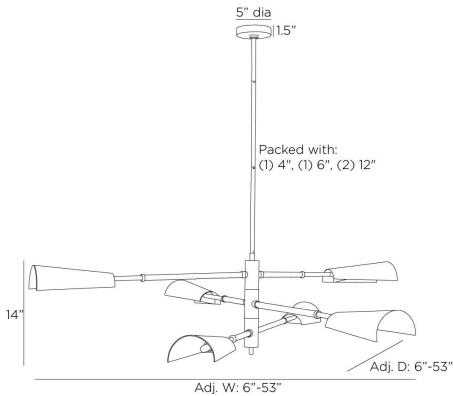

ARTERIO RS

ESTEVAN CHANDELIER

DLC26
English Bronze, Steel

Both masculine and modern, the English bronze-plated steel Estevan adds hint of industrial Americana to any setting. We suspended sextet of graphite leather-wrapped shades from a slim English bronze arm to allow adjustable, multi-directional illumination. Finish will vary.

APPEARANCE

Materials	Steel, Leather
Finishes	English Bronze, Graphite
Finish Will Vary	Yes
Top Coat/Sealant	Yes

DIMENSIONS

Overall	W: 53 in x D: 6 in x H: 20 in
Overall Adjustable	W: 6-53 in x D: 6-53 in
Shade	W: 6 in x D: 10.5 in x H: 3.5 in
Canopy	Dia: 5.0 in x H: 1.5 in
Chandelier	W: 53 in x D: 53 in x Dia: 5.0 in x H: 14 in
Overall Hanging Height as Sold (in)	50 in - 20 in

WIRING

Wire Rating	Damp
Cord	10 FT, Clear/Silver, SVT
Socket	6, Type B - E12
Suggested Bulb Type	LED ONLY
Maximum Wattage	4.0
Voltage	110-120 V

CERTIFICATIONS & COMPLIANCY

Certifications	Mexico, United States, Canada
Compliance	RoHS, UL/ETL

SHIPPING

Product Weight	21.0 lbs
Gross Weight 1	22.0 lbs
Shipping Box 1	W: 17 in x D: 56 in x H: 10 in

CONTRACT

Contract Suitability	Contract Suitable As Is

SLOPE CEILING COMPATIBILITY

Sloped Ceiling Compatible	No, is not compatible

COMPONENTS

Pipe or Chain Included	(1) 4", (1) 6", (2) 12" Pipes

ADDITIONAL PARTS AVAILABLE

PIPE-488	(1) 4", (1) 6", (1) 12"

REPLACEMENT PARTS

CANOPY-585