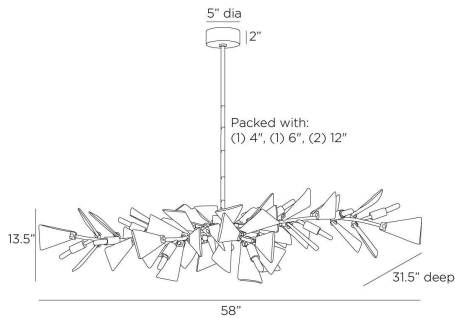

ARTERIO RS

DELMAR CHANDELIER

DLC25
Clear Seedy, Glass

Antique brass-plated steel delivers the drama in one singular, showstopper fixture. Designed with clear, seedy slump glass forms that flow in a wave-like silhouette, the overall effect resembles textured crystals or the shimmering scales of a reptile. A slim antique brass-plated steel pipe and circular plate anchors to the ceiling. Finish will vary.

APPEARANCE

Materials	Glass, Steel
Finishes	Clear Seedy, Antique Brass
Finish Will Vary	Yes
Top Coat/Sealant	No

DIMENSIONS

Overall	W: 58 in x D: 31.5 in x H: 19.5 in
Canopy	Dia: 5.0 in x H: 2 in
Chandelier	W: 58 in x D: 31.5 in x H: 13.5 in
Overall Hanging Height as Sold (in)	49.5 in - 19.5 in

WIRING

Wire Rating	Damp
Cord	10 FT, Clear/Silver, SVT
Socket	16, Type B - E12
Suggested Bulb Type	T6
Maximum Wattage	60.0
Voltage	110-120 V

CERTIFICATIONS & COMPLIANCY

Certifications	Middle East, European Union, United Kingdom, Australia, Mexico, United States, Canada
Compliance	RoHS, UL/ETL, CB

SHIPPING

Product Weight	31.0 lbs
Gross Weight 1	44.0 lbs
Shipping Box 1	W: 30 in x D: 51 in x H: 17 in

CONTRACT

Contract Suitability	Contract Suitable As Is
----------------------	-------------------------