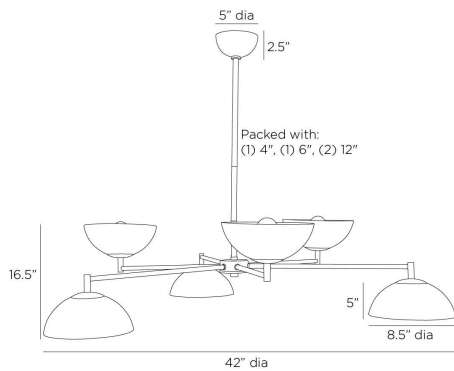

ARTERIO RS

EVANSVILLE CHANDELIER

DLC23
Aegean , Steel

Powder coated in a deep Aegean hue, a modernist style of steel adds a pop of subtle color to your space. Suspended from a slim English bronze-plated steel canopy and pipe, the colorful plates angle both upwards and downwards to create a warm, even glow.

APPEARANCE

Materials	Steel, Steel
Finishes	Aegean , English Bronze
Finish Will Vary	No
Top Coat/Sealant	Yes

DIMENSIONS

Overall	Dia: 42.0 in x H: 16.5 in
Shade	Dia: 8.5 in x H: 5 in
Canopy	Dia: 5.0 in x H: 2.5 in
Chandelier	Dia: 42.0 in x H: 12 in
Overall Hanging Height as Sold (in)	38.5 in - 16.5 in

WIRING

Wire Rating	Damp
Cord	10 FT, Clear/Silver, SVT
Socket	6, Type A - E26
Suggested Bulb Type	G16.5
Maximum Wattage	60.0
Voltage	110-120 V

CERTIFICATIONS & COMPLIANCY

Certifications	Australia, Mexico, United States, Canada
Compliance	RoHS, UL/ETL

SHIPPING

Product Weight	12.6 lbs
Gross Weight 1	29.0 lbs
Shipping Box 1	W: 38.1 in x D: 38.1 in x H: 10.2 in

CONTRACT

Contract Suitability	Contract Suitable As Is

SLOPE CEILING COMPATIBILITY

Sloped Ceiling Compatible	No, is not compatible

COMPONENTS

Pipe or Chain Included	(1) 4", (1) 6", (2) 12" Pipes

ADDITIONAL PARTS AVAILABLE

PIPE-595	(1) 4", (1) 6", (1) 12"

REPLACEMENT PARTS

CANOPY-693