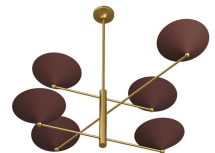

MCVEY CHANDELIER

DLC21
 Antique Brass
 H: 31.5 IN
 Dia: 27.0 IN

The kinetic charm of Mid-Century design is reflected in our McVey. Inspired by modern art mobiles, it was made to be equally impactful when hung from low or high ceilings. Cantilevered rods of steel finished in antiqued brass are offset by upward-facing conical shades lacquered in paprika, while pure white interiors reflect light to create a warm, even glow. Certified for damp locations and intended for interior use.