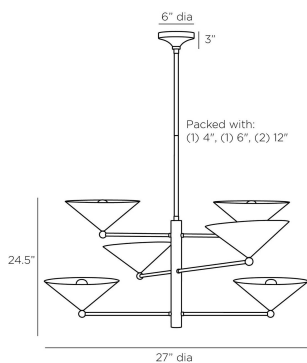

ARTERIOS

MCVEY CHANDELIER

DLC21
Antique Brass, Steel

The kinetic charm of Mid-Century design is reflected in our McVey. Inspired by modern art mobiles, it was made to be equally impactful when hung from low or high ceilings. Cantilevered rods of steel finished in antiqued brass are offset by upward-facing conical shades lacquered in paprika, while pure white interiors reflect light to create a warm, even glow. Certified for damp locations and intended for interior use.

APPEARANCE

Materials	Steel, Steel, Steel
Finishes	Antique Brass, Paprika Lacquer, White Lacquer
Finish Will Vary	No
Top Coat/Sealant	Yes

DIMENSIONS

Overall	Dia: 27.0 in x H: 31.5 in
Canopy	Dia: 6.0 in x H: 3 in
Chandelier	Dia: 27.0 in x H: 24.5 in
Overall Hanging Height as Sold (in)	61.5 in - 31.5 in

WIRING

Wire Rating	Damp
Cord	10 FT, Clear/Silver, SVT
Socket	6, Type B - E12
Suggested Bulb Type	G16.5
Maximum Wattage	60.0
Voltage	110-120 V

CERTIFICATIONS & COMPLIANCY

Certifications	Mexico, United States, Canada
Compliance	RoHS, UL/ETL

SHIPPING

Product Weight	15.6 lbs
Gross Weight 1	37.26 lbs
Shipping Box 1	W: 27.3 in x D: 57.0 in x H: 13.8 in

CONTRACT

Contract Suitability	Contract Suitable As Is
----------------------	-------------------------