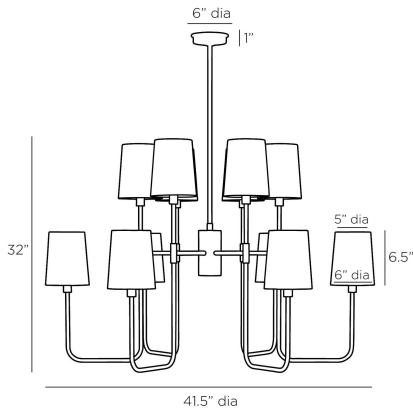

ARTERIO RS

BEDFORD CHANDELIER

DLC19
English Bronze, Steel

A classic chandelier gets an industrial twist with the contemporary Bedford. Finished with exaggerated arms in a smoke toned powder-coat and bronzed steel shades, it adds a masculine allure to any dining or living room. Made to illuminate the largest of spaces. Certified for damp locations and intended for interior use.

APPEARANCE

Materials	Steel, Steel
Finishes	English Bronze, Smoke
Finish Will Vary	No
Top Coat/Sealant	Yes

DIMENSIONS

Overall	Dia: 41.5 in x H: 32 in
Shade Top	Dia: 5.0 in
Shade	H: 6.5 in
Shade Bottom	Dia: 6.0 in
Canopy	Dia: 6.0 in x H: 1 in
Chandelier	Dia: 41.5 in x H: 31 in
Overall Hanging Height as Sold (in)	66 in - 32 in

WIRING

Wire Rating	Damp
Cord	10 FT, Clear/Silver, SVT
Socket	12, Type B - E12
Suggested Bulb Type	T6
Maximum Wattage	40.0
Voltage	110-120 V

CERTIFICATIONS & COMPLIANCY

Certifications	Middle East, European Union, United Kingdom, Australia, Mexico, United States, Canada
Compliance	RoHS, UL/ETL, CB

SHIPPING

Product Weight	28.7 lbs
Gross Weight 1	43.7 lbs
Shipping Box 1	W: 20 in x D: 40 in x H: 26 in

CONTRACT

Contract Suitability	Contract Suitable As Is

SLOPE CEILING COMPATIBILITY

Sloped Ceiling Compatible	No, is not compatible

COMPONENTS

Pipe or Chain Included	(1) 4", (1) 6", (2) 12" Pipes

ADDITIONAL PARTS AVAILABLE

PIPE-245	(1) 4", (1) 6", (1) 12"

REPLACEMENT PARTS

CANOPY-657