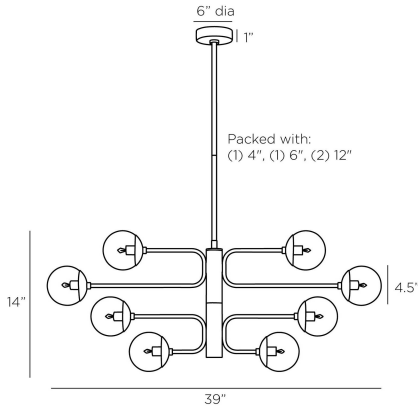

ARTERIO RS

BALTIMORE CHANDELIER

DLC18
English Bronze, Steel

Designed with an octet of articulating LED globes in smoked glass and an armature finished in English bronze steel, the Baltimore adds an impactful accent to any room. The graceful movement of this fixture recalls the best of contemporary French design. Certified for damp locations and intended for interior use.

APPEARANCE

Materials	Steel, Glass
Finishes	English Bronze, Smoke
Finish Will Vary	No
Top Coat/Sealant	Yes

DIMENSIONS

Overall	W: 39 in x H: 19 in
Overall Adjustable	D: 4.5-39 in
Canopy	Dia: 6.0 in x H: 1 in
Chandelier	W: 39 in x H: 14 in
Overall Hanging Height as Sold (in)	49 in - 19 in

WIRING

Wire Rating	Damp
Cord	10 FT, Clear/Silver, SVT
Socket	8, Type B - E12
Suggested Bulb Type	G16.5
Maximum Wattage	40.0
Voltage	110-120 V

CERTIFICATIONS & COMPLIANCY

Certifications	Mexico, United States, Canada
Compliance	RoHS, UL/ETL

SHIPPING

Product Weight	13.1 lbs
Gross Weight 1	28.1 lbs
Shipping Box 1	W: 6.9 in x D: 20.9 in x H: 38.8 in

CONTRACT

Contract Suitability	Contract Suitable As Is

SLOPE CEILING COMPATIBILITY

Sloped Ceiling Compatible	No, is not compatible

COMPONENTS

Pipe or Chain Included	(1) 4", (1) 6", (2) 12" Pipes

ADDITIONAL PARTS AVAILABLE

PIPE-488	(1) 4", (1) 6", (1) 12"

REPLACEMENT PARTS

CANOPY-585
DLC18GLS