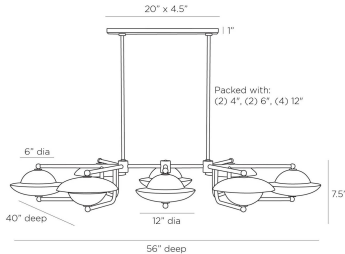

ARTERIO RS

TOWNE CHANDELIER

DLC07

Clear Seedy, Glass

With a dynamic, mobile-style design, the Towne chandelier is created of alternating, up-and-down-facing discs of clear seedy slump glass and opaque opal glass shades. The clever composition results in a reflector effect, allowing light to dance across a space. The largescale illuminator fits tight to the ceiling, with a linear construction in an antique brass finish. Finish will vary. Certified for damp locations and intended for interior use.

APPEARANCE

Materials	Glass, Glass, Steel
Finishes	Clear Seedy, Opal, Antique Brass
Finish Will Vary	Yes
Top Coat/Sealant	No

DIMENSIONS

Overall	W: 56 in x D: 40 in x H: 12.5 in
Canopy	W: 20 in x D: 4.5 in x H: 1 in
Chandelier	W: 56 in x D: 40 in x H: 7.5 in
Overall Hanging Height as Sold (in)	42.5 in - 12.5 in

WIRING

Wire Rating	Damp
Cord	7 FT, Black/White, SVT
Socket	8, Type B - E12
Suggested Bulb Type	G16.5
Maximum Wattage	60.0
Voltage	110-120 V

CERTIFICATIONS & COMPLIANCY

Certifications	Middle East, European Union, United Kingdom, Australia, Mexico, United States, Canada
Compliance	RoHS, UL/ETL, CB

SHIPPING

Shipping Requirements	Truck Ship
Product Weight	54.0 lbs
Gross Weight 1	66.0 lbs
Shipping Box 1	W: 14.4 in x D: 38.0 in x H: 59.8 in

CONTRACT

Contract Suitability	Contract Suitable As Is

SLOPE CEILING COMPATIBILITY

Sloped Ceiling Compatible	No, is not compatible

COMPONENTS

Pipe or Chain Included	(2) 4", (2) 6", (4) 12"

ADDITIONAL PARTS AVAILABLE

PIPE-513	(1) 4", (1) 6", (1) 12"

REPLACEMENT PARTS

CANOPY-636
DLC07GLSO
DLC07GLSOM
DLC07GLSS
DLC07GLSSM