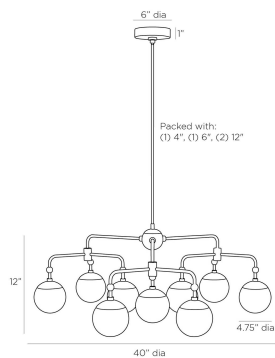

ARTERIO RS

UTICA CHANDELIER

DLC03
Antique Brass, Steel

With celestial inspirations, the Utica chandelier is designed with frosted glass globes that orbit the light's antique brass steel pipe frame. The eclectic fixture features round knobbed accents that punctuate the connection point of each arm. Certified for damp locations and intended for interior use.

APPEARANCE

Materials	Steel, Glass
Finishes	Antique Brass, Frosted
Finish Will Vary	No
Top Coat/Sealant	Yes

DIMENSIONS

Overall	Dia: 40.0 in x H: 17 in
Globe	Dia: 4.75 in
Canopy	Dia: 6.0 in x H: 1 in
Chandelier	Dia: 40.0 in x H: 12 in
Overall Hanging Height as Sold (in)	47 in - 17 in

SHIPPING

Product Weight	17.0 lbs
Gross Weight 1	27.3 lbs
Shipping Box 1	W: 15.15 in x D: 37.99 in x H: 42.32 in

CONTRACT

Contract Suitability	Contract Suitable As Is
----------------------	-------------------------