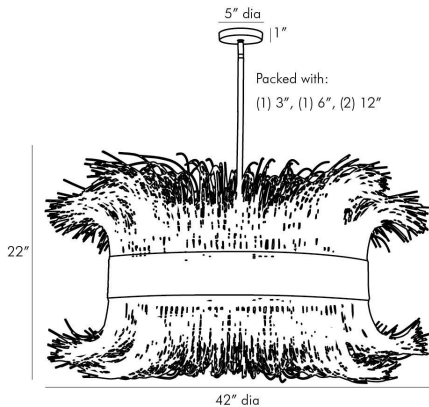

ARTERIO RS

FILAMENTO CHANDELIER

Laura Kirar

DK89926
Black, Rattan

From the runway to our living rooms our love affair with rattan sees no end in sight. Laura Kirar's Filamento chandelier marries hand-crafted artistry with modern appeal featuring free-flowing rattan cinched in by banded rattan for a pièce de résistance finished in black.

APPEARANCE

Materials	Rattan, Steel, Rattan
Finishes	Black, Black, Black
Finish Will Vary	Yes
Top Coat/Sealant	No

DIMENSIONS

Overall	Dia: 42.0 in x H: 28 in
Canopy	Dia: 5.0 in x H: 1 in
Chandelier	Dia: 42.0 in x H: 22 in
Overall Hanging Height as Sold (in)	55 in - 28 in

WIRING

Wire Rating	Indoor Only
Cord	10 FT, Clear/Silver, SVT
Socket	6, Type B - E12
Suggested Bulb Type	T6
Maximum Wattage	60.0
Voltage	110-120 V

CERTIFICATIONS & COMPLIANCY

Certifications	Middle East, European Union, United Kingdom, Mexico, United States, Canada
Compliance	RoHS, UL/ETL, CB

SHIPPING

Shipping Requirements	Truck Ship
Product Weight	12.0 lbs
Gross Weight 1	31.0 lbs
Shipping Box 1	W: 41.0 in x D: 41.0 in x H: 21.0 in

ADDITIONAL INFO

Features	Sustainable

CONTRACT

Contract Suitability	Contract Suitable As Is

SLOPE CEILING COMPATIBILITY

Sloped Ceiling Compatible	Yes, as is

COMPONENTS

Pipe or Chain Included	(1) 3", (1) 6", (2) 12"

ADDITIONAL PARTS AVAILABLE

PIPE-220	(1) 3", (1) 6", (2) 12"

REPLACEMENT PARTS

CANOPY-402