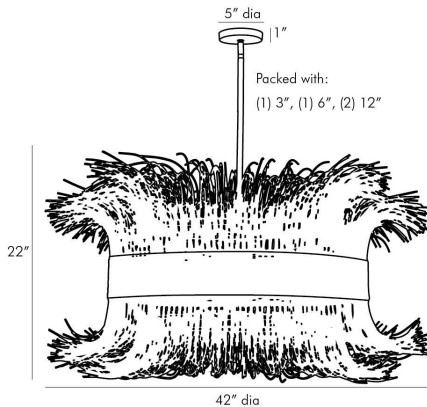

ARTERIO RS

FILAMENTO CHANDELIER

Laura Kirar

DK89925

Natural, Rattan

From the runway to our living rooms our love affair with rattan sees no end in sight. Laura Kirar's Filamento chandelier marries hand-crafted artistry with modern appeal featuring free-flowing rattan cinched in by banded rattan for a pièce de résistance finished in vibrant gold.

APPEARANCE

Materials	Rattan, Rattan, Steel
Finishes	Natural, Gold, Antique Brass
Finish Will Vary	Yes
Top Coat/Sealant	No

DIMENSIONS

Overall	Dia: 42.0 in x H: 28 in
Canopy	Dia: 5.0 in x H: 1 in
Chandelier	Dia: 42.0 in x H: 22 in
Overall Hanging Height as Sold (in)	55 in - 28 in

WIRING

Wire Rating	Indoor Only
Socket	6, Type B- E12
Suggested Bulb Type	T6
Maximum Wattage	60.0
Voltage	110-120 V

CERTIFICATIONS & COMPLIANCY

Certifications	Middle East, European Union, United Kingdom, Australia, Mexico, United States, Canada
Compliance	RoHS, UL/ETL, CB

SHIPPING

Shipping Requirements	Truck Ship
Product Weight	12.0 lbs
Gross Weight 1	30.5 lbs
Shipping Box 1	W: 41.0 in x D: 41.0 in x H: 21.0 in

ADDITIONAL INFO

Features	Sustainable

CONTRACT

Contract Suitability	Contract Suitable As Is

SLOPE CEILING COMPATIBILITY

Sloped Ceiling Compatible	No, is not compatible

COMPONENTS

Pipe or Chain Included	(1) 3", (1) 6", (2) 12"

ADDITIONAL PARTS AVAILABLE

PIPE-219	(1) 3", (1) 6", (2) 12"

REPLACEMENT PARTS

CANOPY-401