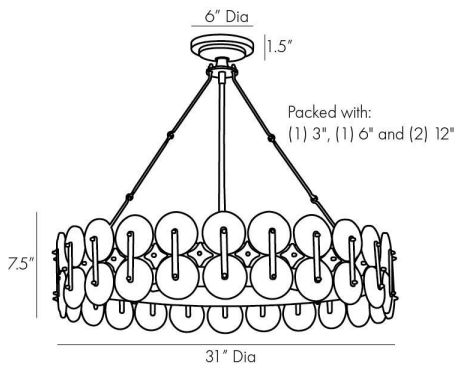

ARTERIO RS

RONDELLE CHANDELIER

Laura Kirar

DK82001

Blackened Iron, Iron

The Rondelle chandelier marries contemporary and industrial design with a slight Deco appeal. This eight-light chandelier fits the bill for essential modern lighting. A blackened iron frame presents a myriad of clear seedy glass discs, each paired with another by an iron spoke. Clear seedy glass diamond-shaped embellishments further accent the frame that is suspended by a unique hook chain—a technical detail that plays up its modern aesthetic. Additional pipe available (PIPE-236). Certified for damp locations and intended for interior use.

APPEARANCE

Materials	Iron, Iron, Glass, Iron, Iron
Finishes	Blackened Iron, Blackened Iron, Clear, Blackened Iron, Blackened Iron
Finish Will Vary	Yes
Top Coat/Sealant	No

DIMENSIONS

Overall	Dia: 31 in x H: 29 in
---------	-----------------------

WIRING

Wire Rating	Damp
Cord	10 FT, Black, SVT
Socket	8, Type B - E12
Suggested Bulb Type	T6
Maximum Wattage	40.0
Voltage	110-120 V

CERTIFICATIONS & COMPLIANCY

Certifications	Middle East, European Union, United Kingdom, Australia, Mexico, United States, Canada
Compliance	RoHS, UL/ETL, CB

SHIPPING

Product Weight	39.25 lbs
Gross Weight 1	55.13 lbs
Shipping Box 1	W: 12.6 in x D: 40.5 in x H: 40.5 in

CONTRACT

Contract Suitability	Contract Suitable As Is
----------------------	-------------------------