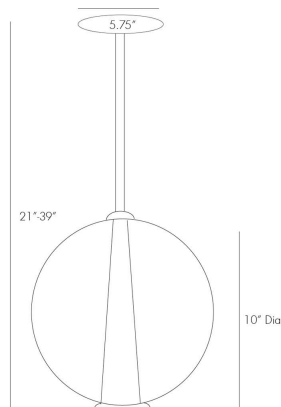

## CAVIAR ADJUSTABLE MEDIUM

Laura Kirar

DK49911  
Clear, Glass

Laura Kirar hit a grand slam when she designed the Caviar lighting collection. This is the medium sized 1 light polished nickel pendant with clear glass globe.

### DIMENSIONS

Overall	Dia: 10.0 in x H: 21 in
Canopy	Dia: 5.75 in x H: 1.5 in
Pendant	Dia: 10.0 in
Overall Hanging Height as Sold (in)	39 in - 21 in

### SHIPPING

Product Weight	4.0 lbs
Gross Weight 1	5.0 lbs
Shipping Box 1	W: 13.0 in x D: 15.0 in x H: 13.0 in