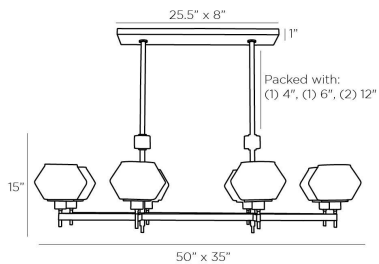

ARTERIO RS

HOLM LINEAR CHANDELIER

Jay Jeffers

DJ89001

Pewter, Steel

Both elegant and strong, this rectilinear chandelier is reminiscent of Italian master Carl Fagurland. The pewter finish delicately holds the shades of two glass layers creating playful shadows of light. The clear ribbed interior glass mixed with the blue smoke outer glass create beautiful diffused light. Perfect over a dining table or centered over a kitchen island. Additional pipe available (PIPE-493). Certified for damp locations and intended for interior use.

APPEARANCE

Materials	Steel, Steel, Glass, Glass, Steel, Steel
Finishes	Pewter, Pewter, Blue Smoke, Clear, Pewter, Pewter
Finish Will Vary	No
Top Coat/Sealant	Yes

DIMENSIONS

Overall W: 50 in x H: 20 in

WIRING

Wire Rating	Damp
Cord	10 FT, Black, SVT
Socket	8, Type A - E26
Suggested Bulb Type	T6
Maximum Wattage	60.0
Voltage	110-120 V

CERTIFICATIONS & COMPLIANCY

Certifications	Australia, Mexico, United States, Canada
Compliance	UL/ETL

SHIPPING

Shipping Requirements	Truck Ship
Product Weight	50.0 lbs
Gross Weight 1	60.0 lbs
Shipping Box 1	W: 48.8 in x D: 32.3 in x H: 18.7 in

CONTRACT

Contract Suitability	Contract Suitable As Is

SLOPE CEILING COMPATIBILITY

Sloped Ceiling Compatible	No, is not compatible

ADDITIONAL PARTS AVAILABLE

PIPE-494	(1) 4", (1) 6", (1) 12"

REPLACEMENT PARTS

CANOPY-589
DJ49007GLSIN
DJ49007GLSOUT