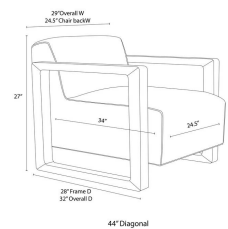

DURAN CHAIR FOSSIL TWEED BLACK CERUSED

DJ8070
Fossil Tweed, Black
Cerused
H: 27 IN
W: 29 IN
D: 32 IN

The Duran chair is simple, elegant and strong. The deep seat is complemented by a curved shelter frame featuring a beautifully cerused black wood. Covered in Fossil Tweed.