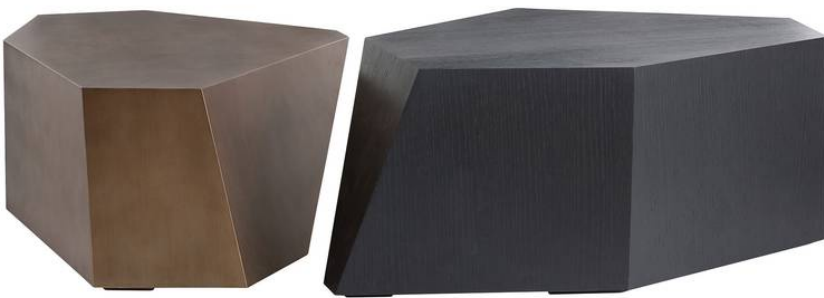

CHAKA COFFEE TABLES, SET OF 2

DJ5012
Ebony & Gold

We played with finish and scale to give these geometric wooden tables an element of intrigue. Featuring one ebony stained table and one gold painted table. Use them as a set for a fabulous oversized coffee table or split the set on either side of a sofa for a more eclectic look.