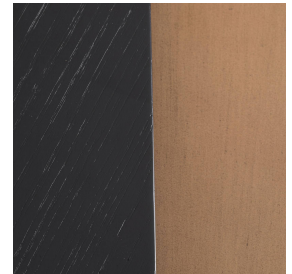

## CHAKA COFFEE TABLES, SET OF 2

Jay Jeffers

DJ5012

Ebony, Oak Wood

We played with finish and scale to give these geometric wooden tables an element of intrigue. Featuring one ebony stained table and one gold painted table. Use them as a set for a fabulous oversized coffee table or split the set on either side of a sofa for a more eclectic look.

### APPEARANCE

Materials	Oak Wood, Oak Wood
Finishes	Ebony, Gold
Finish Will Vary	No
Top Coat/Sealant	No