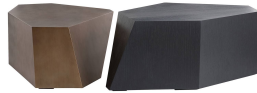

## CHAKA COFFEE TABLES, SET OF 2

Jay Jeffers

DJ5012

Ebony, Oak Wood

We played with finish and scale to give these geometric wooden tables an element of intrigue. Featuring one ebony stained table and one gold painted table. Use them as a set for a fabulous oversized coffee table or split the set on either side of a sofa for a more eclectic look.

### DIMENSIONS

Overall Large	W: 39 in x D: 30 in x H: 16 in
Overall Small	W: 41 in x D: 26 in x H: 14 in