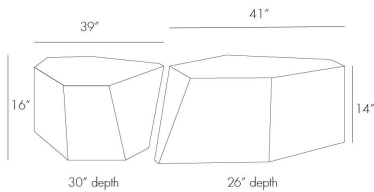

ARTERIOS

CHAKA COFFEE TABLES, SET OF 2

Jay Jeffers

DJ5012

Ebony, Oak Wood

We played with finish and scale to give these geometric wooden tables an element of intrigue. Featuring one ebony stained table and one gold painted table. Use them as a set for a fabulous oversized coffee table or split the set on either side of a sofa for a more eclectic look.

APPEARANCE

Materials	Oak Wood, Oak Wood
Finishes	Ebony, Gold
Finish Will Vary	No
Top Coat/Sealant	No

DIMENSIONS

Overall Large	W: 39 in x D: 30 in x H: 16 in
Overall Small	W: 41 in x D: 26 in x H: 14 in

SHIPPING

Shipping Requirements	Truck Ship
Product Weight	153.0 lbs
Gross Weight 1	168.0 lbs
Shipping Box 1	W: 47.0 in x D: 59.0 in x H: 21.0 in

CONTRACT

Contract Suitability	Contract Suitable With Conditions
Contract Conditions	For an additional fee, a clear, protective coating can be added

SWATCHES

DGWSW 2x2 Swatch:	Dark Gold Wood
EB2X2 2x2 Swatch:	Ebony Oak