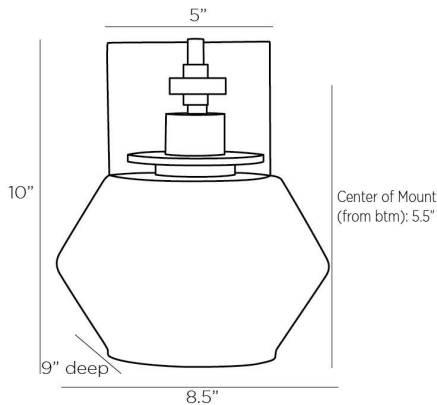

ARTERIO RS

HOLM SCONCE

Jay Jeffers

DJ49007
Pewter, Steel

The sconce houses 2 separate layers of glass; the clear ribbed interior glass mixed with the blue smoke outer glass create beautiful diffused light. The ribbed pewter backplate adds a bit of extra style to this fixture, perfect for a bathroom or above bedside tables. Certified for damp locations and intended for interior use.

APPEARANCE

Materials	Steel, Steel, Glass, Glass, Steel
Finishes	Pewter, Pewter, Blue Smoke, Clear, Pewter
Finish Will Vary	No
Top Coat/Sealant	Yes

DIMENSIONS

Overall	W: 8.5 in x D: 9 in x H: 10 in
Backplate	W: 5 in x D: 1 in x H: 8 in
Wall Sconce Hanging Orientation	Horizontal and Vertical
Center of Mount from Bottom	H: 5.5 in

WIRING

Wire Rating	Damp
Cord	1 FT, Black/White, SVT
Socket	1, Type A - E26
Suggested Bulb Type	B8
Maximum Wattage	60.0
Voltage	110-120 V

CERTIFICATIONS & COMPLIANCY

Certifications	Middle East, European Union, United Kingdom, Australia, Mexico, United States, Canada
Compliance	RoHS, UL/ETL, CB

SHIPPING

Product Weight	7.5 lbs
Gross Weight 1	9.0 lbs
Shipping Box 1	W: 11.0 in x D: 11.0 in x H: 14.75 in

CONTRACT

Contract Suitability	Contract Suitable As Is
----------------------	-------------------------