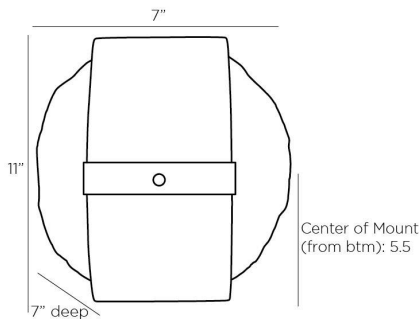

ARTERIO RS

PIETRO SCONCE

Jay Jeffers

DJ49006
English Bronze, Steel

This versatile sconce can be installed vertical or horizontal, illuminating from the sides or up and down. The molded clear glass creates interest on 2 sides of the english bronze steel frame. Finish will vary. Certified for damp locations and intended for interior use.

APPEARANCE

Materials	Steel, Steel, Glass, Steel
Finishes	English Bronze, English Bronze, Clear, English Bronze
Finish Will Vary	Yes
Top Coat/Sealant	Yes

DIMENSIONS

Overall	W: 7 in x D: 7 in x H: 11 in
Backplate	D: 1 in x Dia: 6.0 in
Wall Sconce Hanging Orientation	Horizontal and Vertical
Center of Mount from Bottom	H: 5.5 in
Mount	Dia: 5.5 in