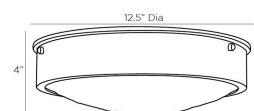

PIETRO FLUSH MOUNT

DJ49005
 English Bronze, Cast
 Clear Glass
 H: 4 IN
 Dia: 12.5 IN

The glass shade of this flushmount fixture is reminiscent of glass making in the 20th century. The molded clear glass and with the english bronze steel frame updates the typical flushmount fixture and brings style to any room, hallway, bathroom or closet. Finish will vary. Certified for damp locations and intended for interior use.