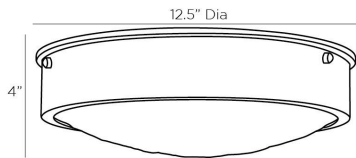

ARTERIO RS

PIETRO FLUSH MOUNT

Jay Jeffers

DJ49005
English Bronze, Steel

The glass shade of this flushmount fixture is reminiscent of glass making in the 20th century. The molded clear glass and with the english bronze steel frame updates the typical flushmount fixture and brings style to any room, hallway, bathroom or closet. Finish will vary. Certified for damp locations and intended for interior use.

APPEARANCE

Materials	Steel, Steel, Glass
Finishes	English Bronze, English Bronze, Clear
Finish Will Vary	Yes
Top Coat/Sealant	Yes

DIMENSIONS

Overall	Dia: 12.5 in x H: 4 in
---------	------------------------

CERTIFICATIONS & COMPLIANCY

Certifications	Middle East, European Union, United Kingdom, Australia, Mexico, United States, Canada
Compliance	RoHS, UL/ETL, CB

SHIPPING

Product Weight	7.75 lbs
Gross Weight 1	10.0 lbs
Shipping Box 1	W: 15.15 in x D: 15.15 in x H: 7.87 in