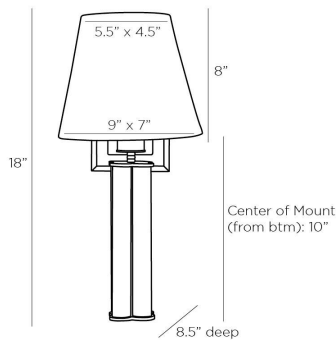

ARTERIOS

ECKART SCONCE

Jay Jeffers

DJ49002-628
Pewter, Iron

There is strength in simplicity. The clear glass rods are capped in pewter with a matching pewter shade. This sexy sconce is perfect for any bathroom or hallway. A piece of jewelry for your walls. Certified for damp locations and intended for interior use.

APPEARANCE

Materials	Iron, Iron, Glass, Linen, Cotton, Iron
Finishes	Pewter, Pewter, Clear, Off-White, Off-White, Pewter
Finish Will Vary	No
Top Coat/Sealant	Yes

DIMENSIONS

Overall	W: 9 in x D: 8.5 in x H: 18 in
Backplate	W: 5 in x D: 1 in x H: 6 in
Shade Top	W: 5.5 in x D: 4.5 in
Shade Side	H: 8 in
Shade Bottom	W: 9 in x D: 7 in
Wall Sconce Hanging Orientation	Horizontal and Vertical
Center of Mount from Bottom	H: 10 in
Mount	W: 4.5 in x H: 5.5 in

SHIPPING

Product Weight	5.5 lbs
Gross Weight 1	8.3 lbs
Gross Weight 2	5.0 lbs
Shipping Box 1	W: 14.6 in x D: 18.1 in x H: 9.4 in
Shipping Box 2	W: 9.0 in x D: 11.0 in x H: 10.0 in

CONTRACT

Contract Suitability	Contract Suitable As Is
----------------------	-------------------------