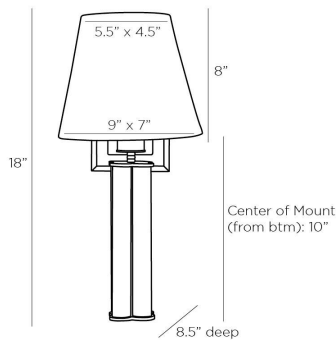

ARTERIOS

ECKART SCONCE

Jay Jeffers

DJ49001-626
Antique Brass, Iron

There is strength in simplicity. The clear glass rods are capped in antique brass with a matching antique brass shade. This sexy sconce is perfect for any bathroom or hallway. A piece of jewelry for your walls. Certified for damp locations and intended for interior use.

APPEARANCE

Materials	Iron, Iron, Glass, Linen, Cotton, Iron
Finishes	Antique Brass, Antique Brass, Clear, Off-White, Off-White, Antique Brass
Finish Will Vary	No
Top Coat/Sealant	Yes

DIMENSIONS

Overall	W: 9 in x D: 8.5 in x H: 18 in
Backplate	W: 5 in x D: 1 in x H: 6 in
Shade Top	W: 5.5 in x D: 4.5 in
Shade Side	H: 8 in
Shade Bottom	W: 9 in x D: 7 in
Wall Sconce Hanging Orientation	Horizontal and Vertical
Center of Mount from Bottom	H: 10 in
Mount	W: 4.5 in x H: 5.5 in

WIRING

Wire Rating	Damp
Cord	1 FT, Black/White, SVT
Socket	1, Type A - E26
Maximum Wattage	60.0
Voltage	110-120 V

CERTIFICATIONS & COMPLIANCY

Certifications	Middle East, European Union, United Kingdom, Australia, Mexico, United States, Canada
Compliance	RoHS, UL/ETL, CB

SHIPPING

Product Weight	5.5 lbs
Gross Weight 1	8.3 lbs
Gross Weight 2	5.0 lbs
Shipping Box 1	W: 14.6 in x D: 18.1 in x H: 9.4 in
Shipping Box 2	W: 9.0 in x D: 11.0 in x H: 10.0 in

CONTRACT

Contract Suitability	Contract Suitable As Is
----------------------	-------------------------