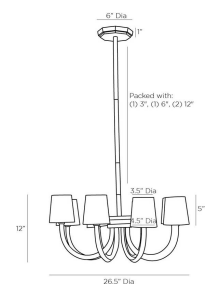

GAETANO CHANDELIER

DJ42000  
 Vintage Brass  
 H: 16 IN  
 Dia: 26.5 IN

This simple chandelier has a big personality. The eight vintagenbrass arms are perfectly turned creating a symmetrical shape. Tapered off-white microfiber shades are included and add some warmth. We love it over a dining table but imagine 2 of these over a kitchen island! Finish will vary. Additional pipe available (PIPE-503). Certified for damp locations and intended for interior use.