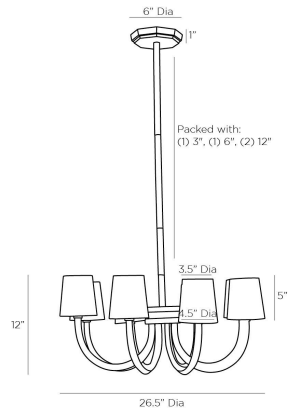

ARTERIOS

GAETANO CHANDELIER

Jay Jeffers

DJ42000
Vintage Brass, Brass

This simple chandelier has a big personality. The eight vintagenbrass arms are perfectly turned creating a symmetrical shape. Tapered off-white microfiber shades are included and add some warmth. We love it over a dining table but imagine 2 of these over a kitchen island! Finish will vary. Additional pipe available (PIPE-503). Certified for damp locations and intended for interior use.

APPEARANCE

Materials	Brass, Brass, Microfiber, Iron, Iron
Finishes	Vintage Brass, Vintage Brass, Off-White, Vintage Brass, Vintage Brass
Finish Will Vary	No
Top Coat/Sealant	Yes

DIMENSIONS

Overall	Dia: 26.5 in x H: 16 in
Canopy	Dia: 6 in x H: 1 in
Chandelier	Dia: 26.5 in x H: 12 in
Overall Hanging Height as Sold (in)	46 in - 16 in

WIRING

Wire Rating	Damp
Cord	10 FT, Black, SVT
Socket	8, Type B - E12
Suggested Bulb Type	B10
Maximum Wattage	25.0
Voltage	110-120 V

CERTIFICATIONS & COMPLIANCY

Certifications	Mexico, United States, Canada
Compliance	RoHS, UL/ETL

SHIPPING

Product Weight	15.5 lbs
Gross Weight 1	20.0 lbs
Gross Weight 2	4.0 lbs
Shipping Box 1	W: 28.5 in x D: 28.5 in x H: 16.5 in
Shipping Box 2	W: 18.9 in x D: 10.62 in x H: 6.3 in

CONTRACT

Contract Suitability	Contract Suitable As Is

SLOPE CEILING COMPATIBILITY

Sloped Ceiling Compatible	No, is not compatible

ADDITIONAL PARTS AVAILABLE

PIPE-503	(1) 3", (1) 6", (1) 12"

REPLACEMENT PARTS

CANOPY-578