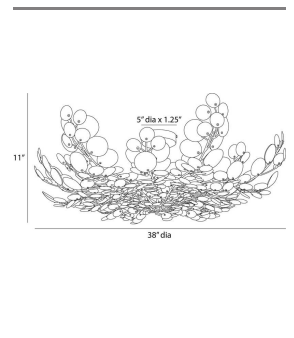

BILAL FLUSH MOUNT

DFS02
 Ivory Coconut Shell
 H: 11 IN
 Dia: 38.0 IN

The lush allure of tropical foliage informs the Bilal. From afar, this botanically inspired fixture resembles metal but is cleverly constructed of coconut shells. Updated in a neutral ivory hue, it is a stylish companion to our Bilal chandelier. Suspended from an antique brass iron canopy. Finish will vary.