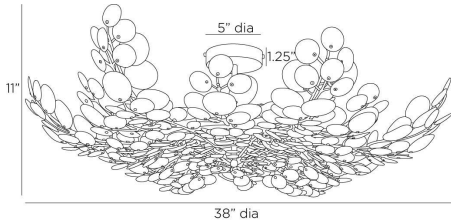

ARTERIO RS

BILAL FLUSH MOUNT

DFS01
Eucalyptus Stain, Coconut

The lush allure of tropical foliage informs the Bilal. From afar, this botanically inspired fixture resembles metal but is cleverly made of coconut shell in a rich eucalyptus hue inspired by succulent plants. A stylish companion to our Bilal chandelier, it is suspended from an antique brass iron canopy. Finish will vary.

APPEARANCE

Materials	Coconut, Iron
Finishes	Eucalyptus Stain, Antique Brass
Finish Will Vary	Yes
Top Coat/Sealant	No

DIMENSIONS

Overall	Dia: 38.0 in x H: 11 in
Body	Dia: 38.0 in x H: 9.5 in
Canopy	Dia: 5.0 in x H: 1.25 in