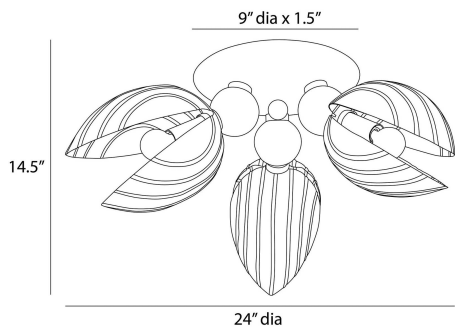

ARTERIO RS

INESSA FLUSH MOUNT

DF111
Vintage Brass, Brass

Like flower buds blooming in spring, delicately hand-formed petals of vintage brass unfold to bounce and reflect light. Each of the shades are grooved and etched for texture, then mounted on a matching base. Can be used as both a flush mount and a sconce. Certified for damp locations and intended for interior use. Finish will vary.

APPEARANCE

Materials	Brass
Finishes	Vintage Brass
Finish Will Vary	Yes
Top Coat/Sealant	Yes

DIMENSIONS

Overall	Dia: 24.0 in x H: 14.5 in
Body	Dia: 24.0 in x H: 13 in
Canopy	Dia: 9.0 in x H: 1.5 in

WIRING

Wire Rating	Damp
Cord	1.5 FT, Clear/Silver, SVT
Socket	3, Type B - E12
Suggested Bulb Type	G16.5
Maximum Wattage	25.0
Voltage	110-120 V

CERTIFICATIONS & COMPLIANCY

Certifications	Middle East, European Union, United Kingdom, Mexico, United States, Canada
Compliance	RoHS, UL/ETL, CB

SHIPPING

Product Weight	9.3 lbs
Gross Weight 1	18.48 lbs
Shipping Box 1	W: 16.0 in x D: 22.5 in x H: 24.5 in