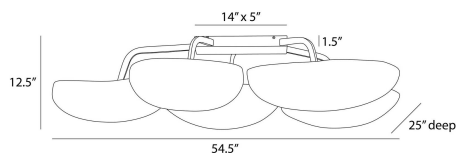

ARTERIO RS

THEO FLUSH MOUNT

DFI10
Gold Leaf, Iron

With five sculptural pod-shaped shades, the Theo flush mount is a bold accent in any space. In our gold-leafed iron finish, this fixture is organic and opulent with inverted shades that illuminate the room with a warm, upward glow. Finish will vary.

APPEARANCE

Materials	Iron
Finishes	Gold Leaf
Finish Will Vary	Yes
Top Coat/Sealant	Yes

DIMENSIONS

Overall	W: 54.5 in x D: 25 in x H: 12.5 in
Canopy	W: 14 in x D: 5 in x H: 1.5 in
Chandelier	W: 54.5 in x D: 25 in x H: 7 in

SHIPPING

Shipping Requirements	Truck Ship
Product Weight	25.4 lbs
Gross Weight 1	51.7 lbs
Shipping Box 1	W: 14.96 in x D: 35.43 in x H: 52.76 in

CONTRACT

Contract Suitability	Contract Suitable As Is
----------------------	-------------------------