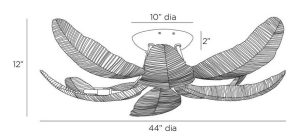

FARAH FLUSH MOUNT

DFI07
 Vintage Brass
 H: 12 IN
 Dia: 44.0 IN

Botanically inspired, our vintage brass fixture's shades are carefully sculpted to recall the fronds of a banana leaf tree. An update of the classic '70s-style palm lamp, the Farah radiates light upward for dramatic illumination. Vintage brass-plated iron canopy. Certified for damp locations and intended for interior use. Finish will vary.