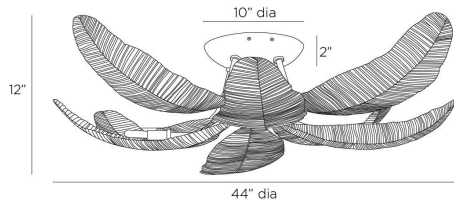

ARTERIO RS

FARAH FLUSH MOUNT

DFI07
Vintage Brass, Brass

Botanically inspired, our vintage brass fixture's shades are carefully sculpted to recall the fronds of a banana leaf tree. An update of the classic '70s-style palm lamp, the Farah radiates light upward for dramatic illumination. Vintage brass-plated iron canopy. Certified for damp locations and intended for interior use. Finish will vary.

APPEARANCE

Materials	Brass, Iron
Finishes	Vintage Brass, Vintage Brass
Finish Will Vary	Yes
Top Coat/Sealant	Yes

DIMENSIONS

Overall	Dia: 44.0 in x H: 12 in
Canopy	Dia: 10.0 in x H: 2 in

WIRING

Wire Rating	Damp
Cord	1.5 FT, Clear/Silver, SVT
Socket	8, Type B - E12
Suggested Bulb Type	T6
Maximum Wattage	40.0
Voltage	110-120 V