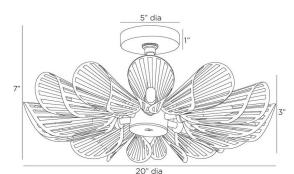

## FRANCESCA FLUSH MOUNT

DFI06  
Vintage Brass  
H: 7 IN  
Dia: 20.0 IN

Inspired by the artisanal craft of woven wall art, each shade of our dynamic fixture is laser-cut and rolled to resemble the petals of a flower. Forged of vintage brass, this 12-light chandelier is suspended from a brass canopy. Elegant on its own, it is even more impactful when hung in multiples. Certified for damp locations and intended for interior use. Finish will vary.