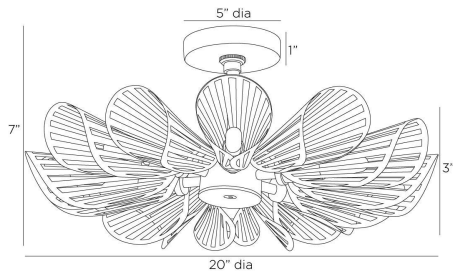

ARTERIOS

FRANCESCA FLUSH MOUNT

DFI06
Vintage Brass, Brass

Inspired by the artisanal craft of woven wall art, each shade of our dynamic fixture is laser-cut and rolled to resemble the petals of a flower. Forged of vintage brass, this 12-light chandelier is suspended from a brass canopy. Elegant on its own, it is even more impactful when hung in multiples. Certified for damp locations and intended for interior use. Finish will vary.

APPEARANCE

Materials	Brass
Finishes	Vintage Brass
Finish Will Vary	Yes
Top Coat/Sealant	Yes

DIMENSIONS

Overall	Dia: 20.0 in x H: 7 in
Body	Dia: 20.0 in x H: 3 in
Canopy	Dia: 5.0 in x H: 1 in

WIRING

Wire Rating	Damp
Cord	1.5 FT, Clear/Silver, SVT
Socket	12, Type B - E12
Suggested Bulb Type	T6
Maximum Wattage	40.0
Voltage	110-120 V