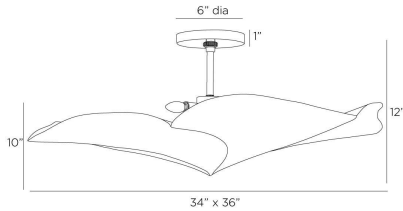

ARTERIO RS

DANIELLA FLUSH MOUNT

DFI05
Vintage Brass, Brass

Overlapping petals of hand-formed brass were inspired by a morning glory in full bloom. Sculpted to deliver the feel of movement and finished in vintage brass, this twisty fixture projects the light upwards to dramatic effect. Finish will vary.

APPEARANCE

Materials	Brass
Finishes	Vintage Brass
Finish Will Vary	Yes
Top Coat/Sealant	Yes

DIMENSIONS

Overall	W: 34 in x D: 36 in x H: 12 in
Body	W: 34 in x D: 36 in x H: 10 in
Canopy	Dia: 6.0 in x H: 1 in

WIRING

Wire Rating	Damp
Cord	10 FT, Clear/Silver, SVT
Socket	3, Type B - E12
Suggested Bulb Type	B10
Maximum Wattage	40.0
Voltage	110-120 V

CERTIFICATIONS & COMPLIANCY

Certifications	Middle East, European Union, United Kingdom, Australia, Mexico, United States, Canada
Compliance	RoHS, UL/ETL, CB

SHIPPING

Shipping Requirements	Truck Ship
Product Weight	8.8 lbs
Gross Weight 1	35.1 lbs
Shipping Box 1	W: 13.0 in x D: 42.5 in x H: 35.0 in

CONTRACT

Contract Suitability	Contract Suitable As Is

COMPONENTS

Pipe or Chain Included	(1) 4"

REPLACEMENT PARTS

CANOPY-702