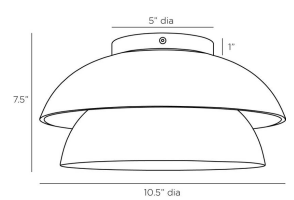

AMANI FLUSH MOUNT

DFI04
 Blackened Iron
 H: 7.5 IN
 Dia: 10.5 IN

Dual bowls in blackened iron and antique brass are nested to intrigue the eye. Reminiscent of the minimalist design found in Japan, this textured fixture adds a touch of Zen to any setting. Certified for damp locations and intended for interior use.