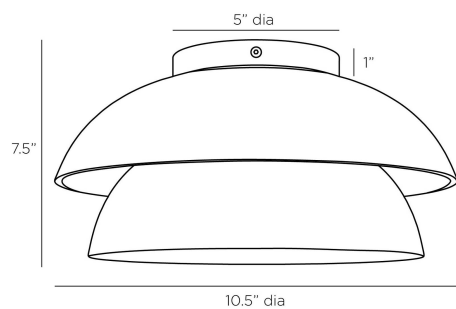

ARTERIO RS

AMANI FLUSH MOUNT

DFI04
Blackened Iron, Iron

Dual bowls in blackened iron and antique brass are nested to intrigue the eye. Reminiscent of the minimalist design found in Japan, this textured fixture adds a touch of Zen to any setting. Certified for damp locations and intended for interior use.

APPEARANCE

Materials	Iron, Brass
Finishes	Blackened Iron, Antique Brass
Finish Will Vary	No
Top Coat/Sealant	Yes

DIMENSIONS

Overall	Dia: 10.5 in x H: 7.5 in
Center of Mount from Bottom	H: 5.25 in
Canopy	D: 1 in x Dia: 5.0 in

WIRING

Wire Rating	Damp
Cord	10 FT, Clear/Silver, SPT-2
Socket	1, Type A - E26
Suggested Bulb Type	G25
Maximum Wattage	60.0
Voltage	110-120 V

CERTIFICATIONS & COMPLIANCY

Certifications	Middle East, European Union, United Kingdom, Australia, Mexico, United States, Canada
Compliance	RoHS, UL/ETL, CB

SHIPPING

Product Weight	9.0 lbs
Gross Weight 1	28.88 lbs
Shipping Box 1	W: 16.2 in x D: 16.2 in x H: 22.0 in

CONTRACT

Contract Suitability	Contract Suitable As Is