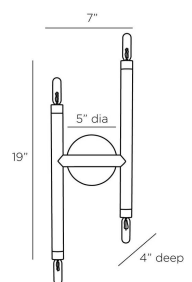

BALLARD FLUSH MOUNT

DFI03
 Antique Brass
 H: 19 IN
 W: 7 IN
 D: 4 IN

The staggered bars of our sleek Ballard add an industrial charm offset with a two-tone finish. Crafted of antique brass-plated iron with bronze accents, its intriguing form recalls the linear spacing between bricks. This clever tubular design can also be mounted as a sconce. Certified for damp locations and intended for interior use.