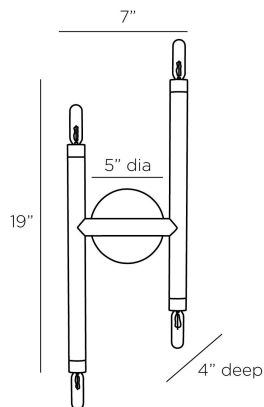

ARTERIO RS

BALLARD FLUSH MOUNT

DFI03
Antique Brass, Iron

The staggered bars of our sleek Ballard add an industrial charm offset with a two-tone finish. Crafted of antique brass-plated iron with bronze accents, its intriguing form recalls the linear spacing between bricks. This clever tubular design can also be mounted as a sconce. Certified for damp locations and intended for interior use.

APPEARANCE

Materials	Iron, Iron
Finishes	Antique Brass, Bronze
Finish Will Vary	No
Top Coat/Sealant	Yes

DIMENSIONS

Overall	W: 7 in x D: 4 in x H: 19 in
Canopy	Dia: 5.0 in x H: 1 in

WIRING

Wire Rating	Damp
Cord	10 FT, Clear/Silver, SPT-2
Socket	4, Type B - E12
Suggested Bulb Type	T6
Maximum Wattage	40.0
Voltage	110-120 V

CERTIFICATIONS & COMPLIANCY

Certifications	Mexico, United States, Canada
Compliance	RoHS, UL/ETL

SHIPPING

Product Weight	4.0 lbs
Gross Weight 1	11.0 lbs
Shipping Box 1	W: 16.0 in x D: 20.0 in x H: 17.0 in

CONTRACT

Contract Suitability	Contract Suitable As Is