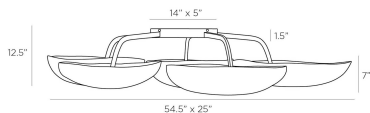

ARTERIO RS

THEO FLUSH MOUNT

DFI02
Blackened Iron, Iron

With five sculptural pod-shaped shades, the Theo flush mount is a bold accent in any space. Created in blackened iron with gold-leaf-lined interiors, the light is both organic and opulent. The flush mount's inverted shades illuminate a room with a warm, upwards glow. Finish will vary.

APPEARANCE

Materials	Iron, Iron
Finishes	Blackened Iron, Gold Leaf
Finish Will Vary	Yes
Top Coat/Sealant	Yes

DIMENSIONS

Overall	W: 54.5 in x D: 25 in x H: 12.5 in
Canopy	W: 14 in x D: 5 in x H: 1.5 in
Chandelier	W: 54.5 in x D: 25 in x H: 7 in