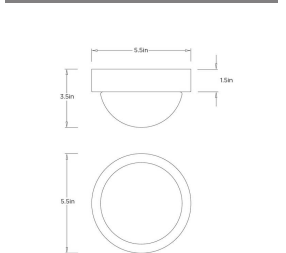

LENNON FLUSH MOUNT

DFC25
 Chattered Vintage
 Silver
 H: 3.5 IN
 Dia: 5.5 IN

Offering simple geometry and juxtaposition, an orb of seeded slump glass rests within a rounded fixture of chattered steel finished in vintage silver, creating a tactile interplay of texture and shine. This frosted LED flush mount casts a soft, ambient glow, and multiple fixtures can be grouped for dramatic effect as a wall sconce. Certified for damp locations and intended for interior use. Finish will vary.