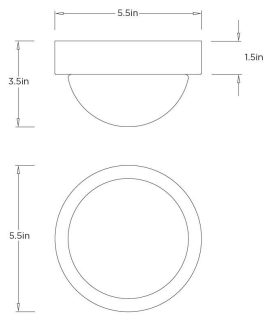

ARTERIOS

LENNON FLUSH MOUNT

DFC25 LENNON FLUSH MOUNT

ARTERIOS

DFC25
Vintage Silver, Steel

Offering simple geometry and juxtaposition, an orb of seeded slump glass rests within a rounded fixture of chattered steel finished in vintage silver, creating a tactile interplay of texture and shine. This frosted LED flush mount casts a soft, ambient glow, and multiple fixtures can be grouped for dramatic effect as a wall sconce. Certified for damp locations and intended for interior use. Finish will vary.

APPEARANCE

Materials	Steel, Slump Glass
Finishes	Vintage Silver, Frosted
Finish Will Vary	Yes
Top Coat/Sealant	Yes

DIMENSIONS

Overall	Dia: 5.5 in x H: 3.5 in
---------	-------------------------

WIRING

Wire Rating	Damp
Cord	0.5 FT, Black/White, SVT
Socket	1, Integrated LED
Maximum Wattage	7.0
Voltage	110-120 V
LED Color Temperature	2700K
LED Compatible Dimmer	Non-Dimmable
LED CRI	90+
LED Lifespan (Hours)	30,000
Spare Driver Included	No

CERTIFICATIONS & COMPLIANCY

Certifications	Mexico, United States, Canada
Compliance	RoHS, UL/ETL

SHIPPING

Product Weight	1.7 lbs
Gross Weight 1	6.7 lbs
Shipping Box 1	W: 1.7 in x D: 7.5 in x H: 8.5 in

CONTRACT