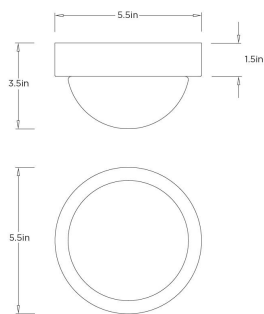

ARTERIOS

LENNON FLUSH MOUNT

DFC20 LENNON FLUSH MOUNT

ARTERIOS