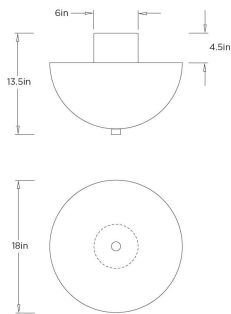

ARTERIOS

MALTA FLUSH MOUNT

DFC18 MALTA FLUSH MOUNT

ARTERIOS