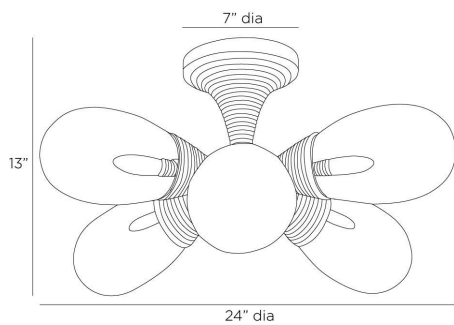

ARTERIO RS

GISELLE FLUSH MOUNT

DFC15
Smoke Luster, Seeded Glass

Like meteors drifting through space, six handblown fixtures of smoke luster seeded glass disperse light across the room. This celestial fixture is suspended from a trumpet-shaped canopy of antique brass plated iron, ribbed for visual interest. Certified for damp locations and intended for interior use.

APPEARANCE

Materials	Seeded Glass, Iron
Finishes	Smoke Luster, Antique Brass
Finish Will Vary	No
Top Coat/Sealant	Yes

DIMENSIONS

Overall	Dia: 24.0 in x H: 13 in
Canopy	Dia: 7.0 in x H: 7 in

WIRING

Wire Rating	Damp
Cord	0.5 FT, Clear/Silver, SVT
Socket	6, Type B - E12
Suggested Bulb Type	B10
Maximum Wattage	60.0
Voltage	110-120 V