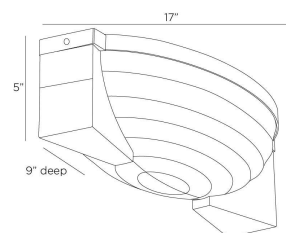

HAMMONDS FLUSH MOUNT

DFC14
 Ivory
 H: 5 IN
 W: 17 IN
 D: 9 IN

The stepped form of modern architecture informs this stylish flush mount. An extroverted piece molded from our new ivory faux vellum is bracketed by accents of oyster-hued wood. Suspended from an English bronze-plated steel canopy. Finish will vary. Certified for damp locations and intended for interior use.