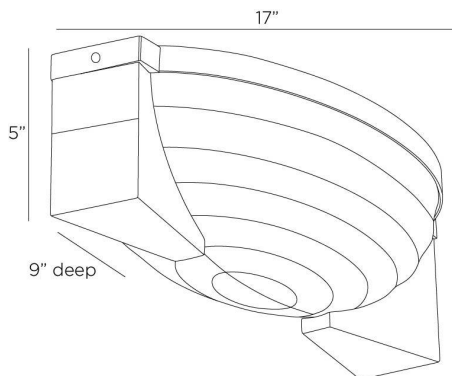

ARTERIO RS

HAMMONDS FLUSH MOUNT

DFC14
Ivory, Faux Vellum

The stepped form of modern architecture informs this stylish flush mount. An extroverted piece molded from our new ivory faux vellum is bracketed by accents of oyster-hued wood. Suspended from an English bronze-plated steel canopy. Finish will vary. Certified for damp locations and intended for interior use.

APPEARANCE

Materials	Faux Vellum, Wood, Steel
Finishes	Ivory, Oyster, English Bronze
Finish Will Vary	Yes
Top Coat/Sealant	Yes

DIMENSIONS

Overall	W: 17 in x D: 9 in x H: 5 in

WIRING

Wire Rating	Damp
Cord	0.5 FT, Black/White, SVT
Socket	2, Type B - E12
Suggested Bulb Type	B10
Maximum Wattage	40.0
Voltage	110-120 V

CERTIFICATIONS & COMPLIANCY

Certifications	Middle East, European Union, United Kingdom, Australia, Mexico, United States, Canada
Compliance	RoHS, UL/ETL, CB

SHIPPING

Product Weight	3.8 lbs
Gross Weight 1	5.0 lbs
Shipping Box 1	W: 19.69 in x D: 7.28 in x H: 11.0 in

CONTRACT

Contract Suitability	Contract Suitable As Is