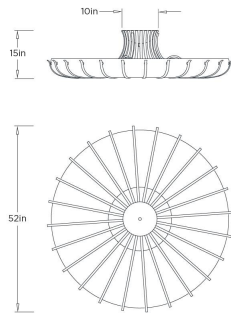

ARTERIO RS

CHAMBERS FLUSH MOUNT

DFC11 CHAMBERS FLUSH MOUNT

ARTERIO RS