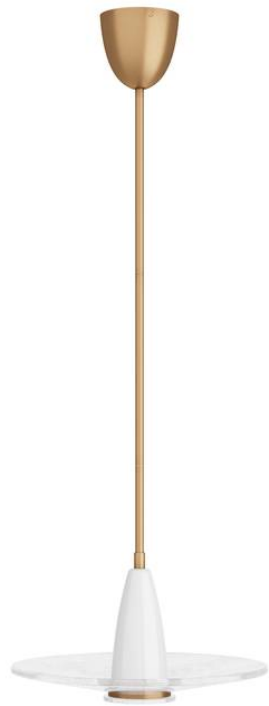

VASILI FLUSH MOUNT

DFC05
 Clear Seedy
 H: 14 IN
 Dia: 17.5 IN

Fashioned after midcentury Italian lighting, the Vasili flush mount is created with an inverted, pan-shaped shade of clear seedy slump glass. Lustrous, opaque opal glass in a cone shape forms the housing for an LED bulb. A cupped canopy and shade detailing is created in antique brass finished iron. Finish will vary. Certified for damp locations and intended for interior use.